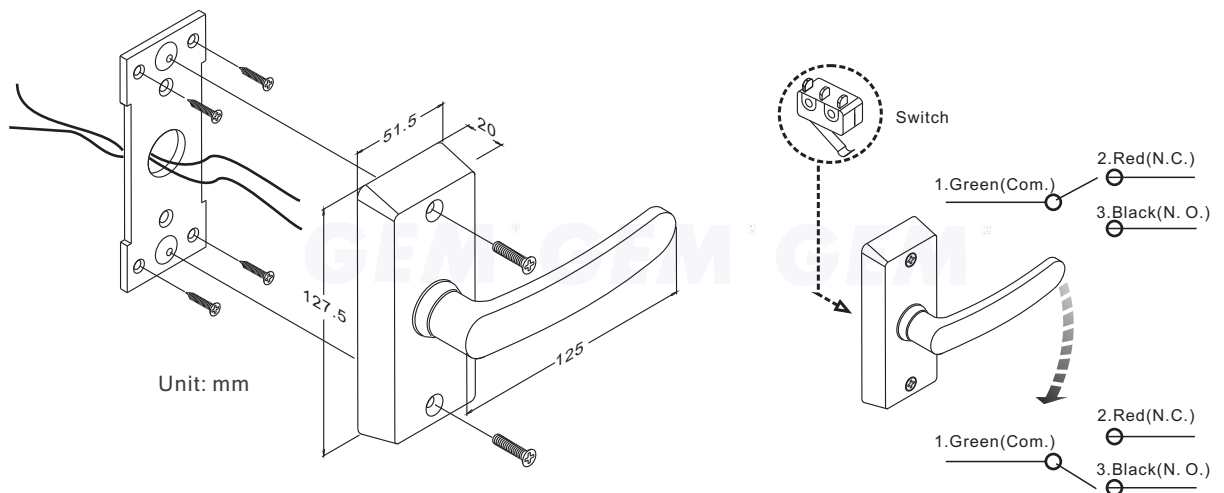

LHS-50 Switched Lever Handle

Before installation make sure door is "Left Hand" or "Right Hand".

Copyright Gianni Industries, Inc. All Rights Reserved.
P-MU-LHS50 Ver. B Publish:2004.12.23

LHS-50 Switched Lever Handle

Before installation make sure door is "Left Hand" or "Right Hand".

Copyright Gianni Industries, Inc. All Rights Reserved.
P-MU-LHS50 Ver. B Publish:2004.12.23